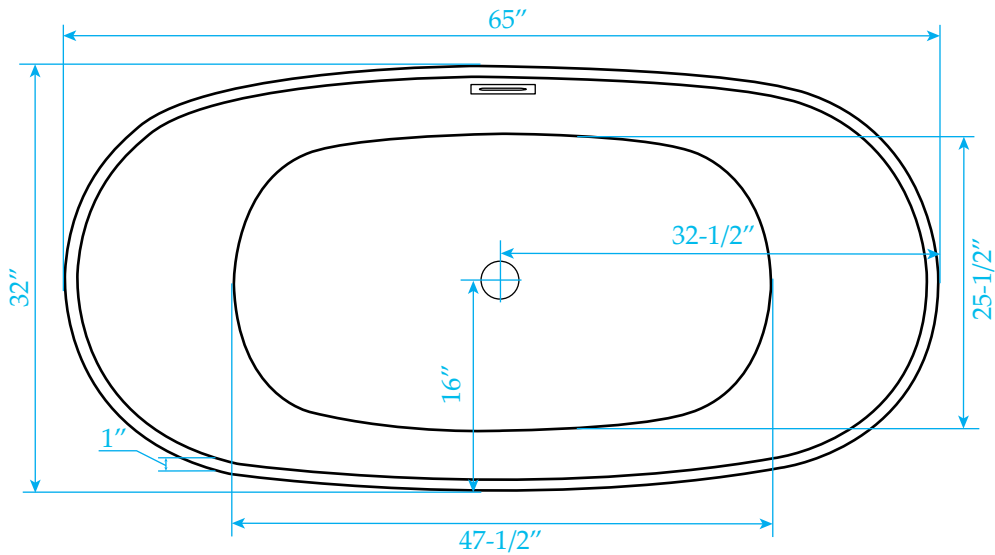

# WYNDHAM COLLECTION

Exterior Size - 65"L x 32"W x 23 "H  
Interior Size - 63"L x 30"W x 16-1/2"H  
Depth at Drain - 16-1/2"  
Drain To Overflow - 13-1/2"  
Maximum Fill - 75 Gallons  
Note - All Measurements are  $\pm 1/2$ "

WC-BTU1014-65