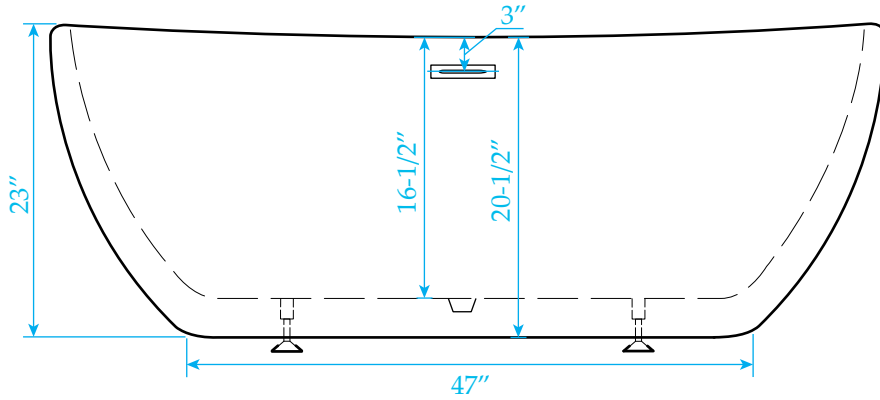

# WYNDHAM COLLECTION

Exterior Size - 65"L x 32"W x 23 "H  
Interior Size - 63"L x 30"W x 16-1/2"H  
Depth at Drain - 16-1/2"  
Drain To Overflow - 13-1/2"  
Maximum Fill - 75 Gallons  
Note - All Measurements are  $\pm 1/2$ "

WC-BTU1014-65