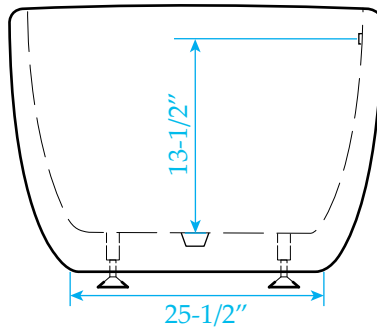

# WYNDHAM COLLECTION

Exterior Size - 65"L x 32"W x 23 "H  
Interior Size - 63"L x 30"W x 16-1/2"H  
Depth at Drain - 16-1/2"  
Drain To Overflow - 13-1/2"  
Maximum Fill - 75 Gallons  
Note - All Measurements are  $\pm 1/2$ "